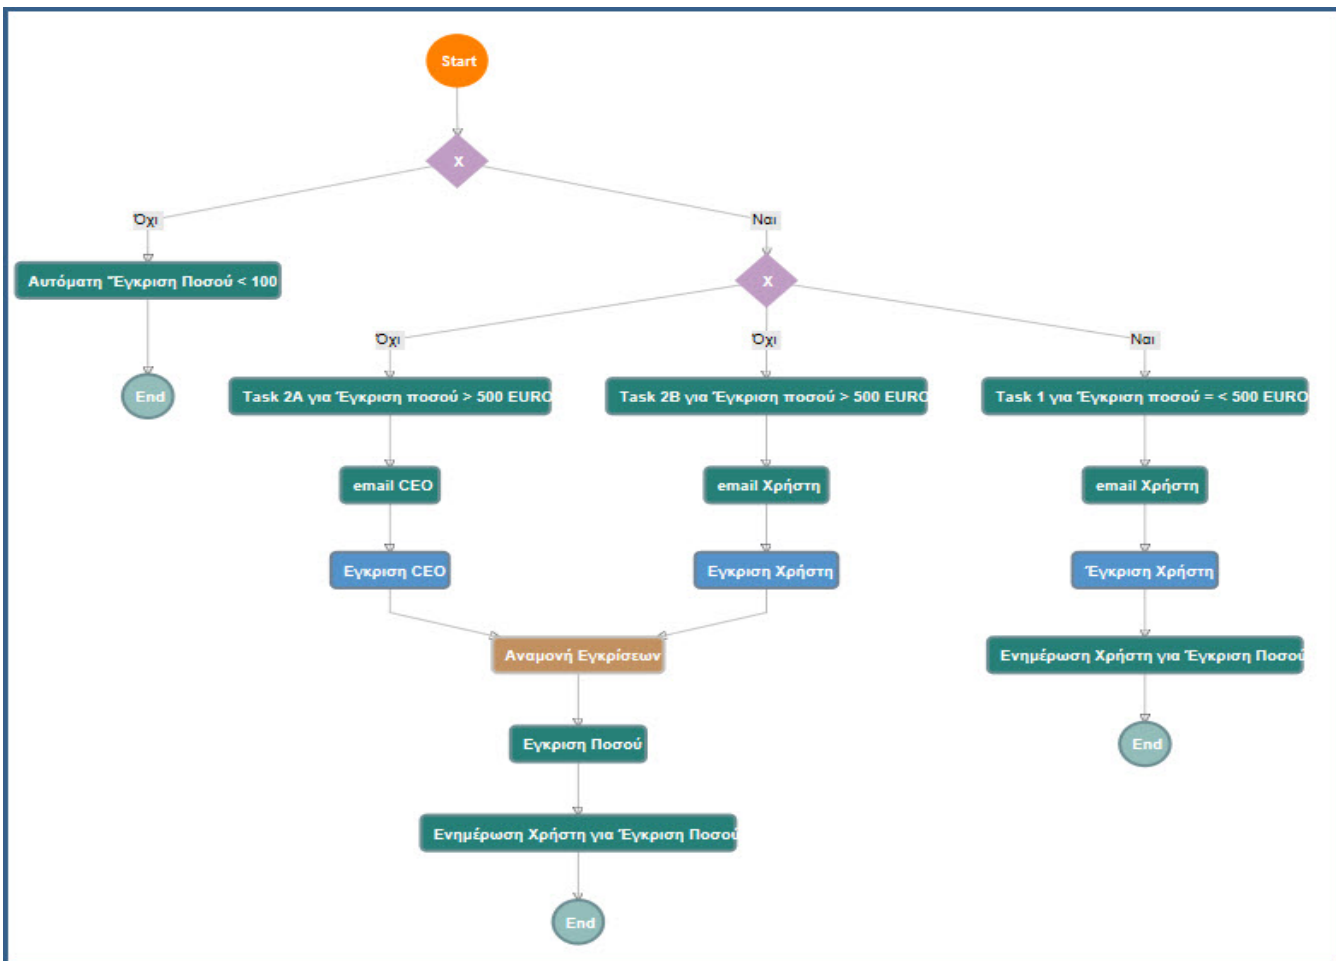

# Soft1 B.A.M.

Your Rating:

Results:

1 rates

Soft1 B.A.M. (Business Automation Machine)

Soft1. Soft1 B.A.M. , , email CRM, , , !

Soft1 B.A.M. ,

- Soft1 / bject / , Soft1 B.A.M.,
- / Soft1,
- . email / sms / Soft1 , , / , sql, , , HTTP.
- ,
- Soft1,
- .

Soft1 B.A.M :

- Soft1 4.00.518.11105.
- Soft1 B.A.M. Series 5 UI.
- Soft1 /sn " Soft1 Open enterprise engine".
- Soft1 /sn **Soft1 B.A.M.** Web & Mobile .

, **Soft1 B.A.M.** Soft1 , SoftOne Partners Portal.

[Business Process](#)