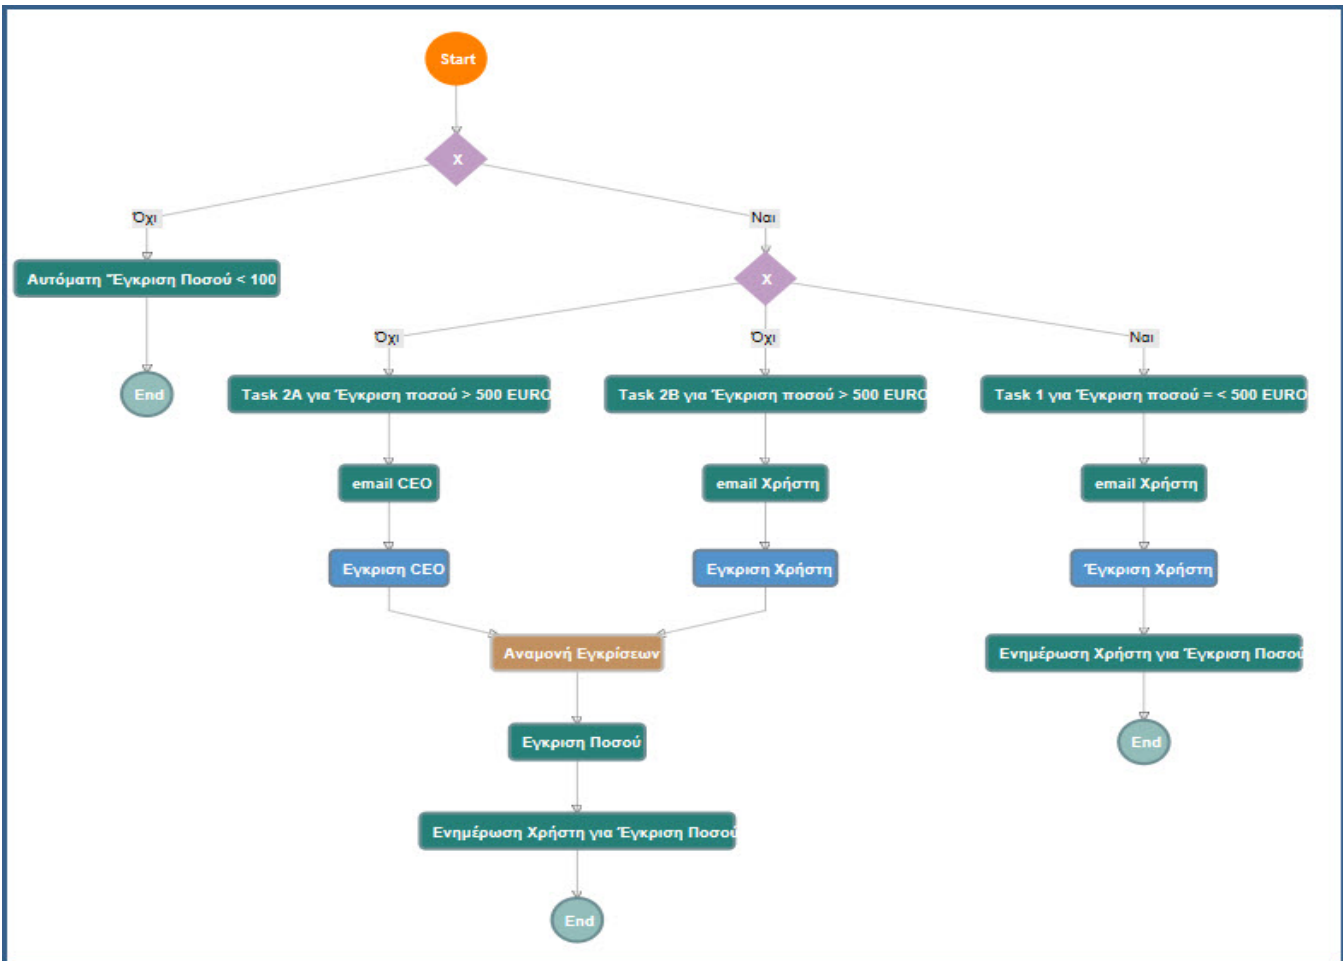

Soft1 B.A.M.

Your Rating:

Results:

1 rates

Soft1 B.A.M. (Business Automation Machine)

Soft1. Soft1 B.A.M. , , email CRM, , , !

Soft1 B.A.M. ,

- Soft1 / bject / , Soft1 B.A.M.,
- / Soft1,
- . email / sms / Soft1 , , / , sql, , , HTTP.
- ,
- Soft1,
- .

Soft1 B.A.M :

- Soft1 4.00.518.11105.
- Soft1 B.A.M. Series 5 UI.
- Soft1 /sn " Soft1 Open enterprise engine".
- Soft1 /sn **Soft1 B.A.M.** Web & Mobile .

, **Soft1 B.A.M.** Soft1 , SoftOne Partners Portal.

[Business Process](#)